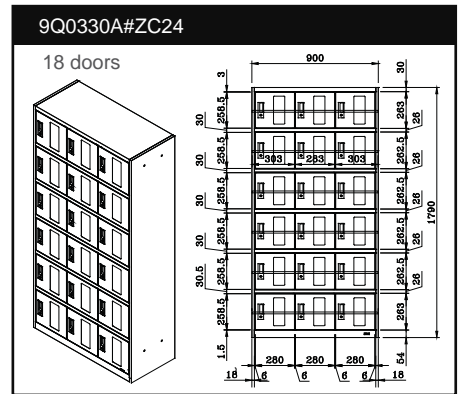

OPTION

● Name Holder 93Wx35H 9Q0368P G975

● Mirror GUA190 G975

● Umbrella Hook GUA191 G975

● Umbrella Receiver GUA192 G975

VL Shoes Locker

- Name Holder 93Wx35H
9Q0368P G975

DOOR TYPE