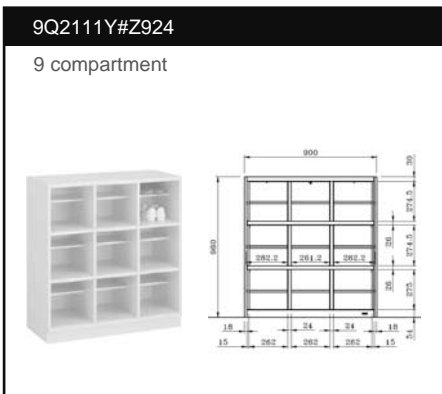

OPEN TYPE

COLOR

DOOR TYPE

ZC24 (White)

Z421 (Gray)

Z113 (Black)

COLOR

OPEN TYPE

Z924 (White)

Z637 (Silver)

Okamura

Siam Okamura International Co., Ltd.

HEAD OFFICE 3199 Maleenont Tower 19th Floor Rama 4 Road,
Klongton, Klongtoey, Bangkok 10110 Thailand
Tel. : 02-661-5474-9, 02-2661-5505-7 Fax : 02-661-5261-2
URL : <https://www.siamokamura.com>
Facebook : Okamura Thailand

CHONBURI BRANCH No.402 4th Floor, Amata Service Center Building,
700/2 Moo 1 Klong tamru, Amphur Muang, Chonburi, 20000
Tel. : 038-457-135 Fax : 038-454-133