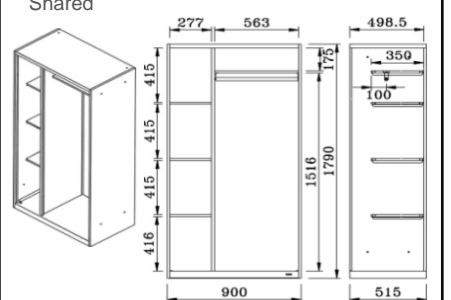

8VL14A#ZC24

4 doors

8VL16A#ZC24

6 doors

8VL17A#ZC24

Shared

8VL19A#ZC24

9 doors

8VLA2A#ZC24

12 doors

8VLA8A#ZC24

18 doors

S/P : Small Shelf
H=130
9Q0672P#Z924 (18pcs/set)

FUNCTION

● Handle & Key Locked

● Shelf