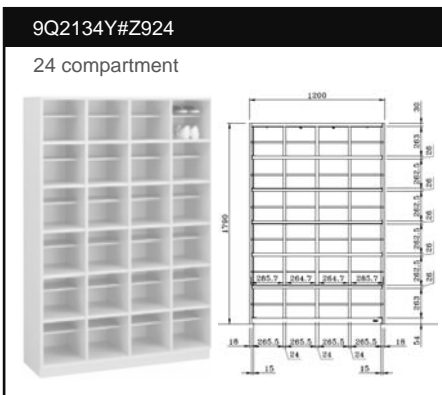

OPEN TYPE

COLOR

DOOR TYPE

ZC24 (White)

Z421 (Gray)

Z113 (Black)

COLOR

OPEN TYPE

Z924 (White)

Z637 (Silver)

Okamura

Siam Okamura International Co., Ltd.

HEAD OFFICE 3199 Maleenont Tower 19th Floor Rama 4 Road,
Klongton, Klongtoey, Bangkok 10110 Thailand
Tel. : 02-661-5474-9, 02-2661-5505-7 Fax : 02-661-5261-2
URL : <https://www.siamokamura.com>
Facebook : Okamura Thailand

CHONBURI BRANCH No.402 4th Floor, Amata Service Center Building,
700/2 Moo 1 Klong tamru, Amphur Muang, Chonburi, 20000
Tel. : 038-457-135 Fax : 038-454-133