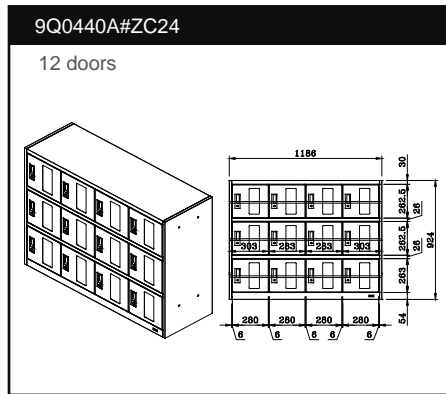

OPTION

● Name Holder 93Wx35H 9Q0368P G975

● Mirror GUA190 G975

● Umbrella Hook GUA191 G975

● Umbrella Receiver GUA192 G975

VL Shoes Locker

- Name Holder 93Wx35H
9Q0368P G975

DOOR TYPE