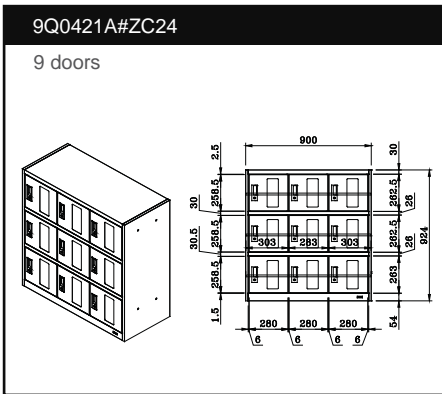

OPTION

● Name Holder 93Wx35H 9Q0368P G975

● Mirror GUA190 G975

● Umbrella Hook GUA191 G975

● Umbrella Receiver GUA192 G975

VL Shoes Locker

- Name Holder 93Wx35H
9Q0368P G975

DOOR TYPE