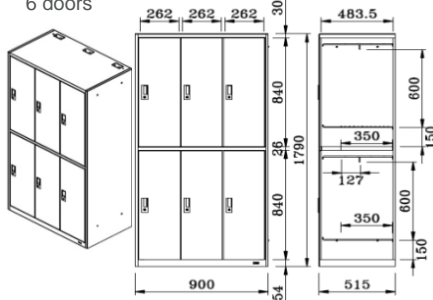

VL Office Locker

DOOR TYPE

8VL11A#ZC24

1 door

8VL12A#ZC24

2 doors

8VL13A#ZC24

3 doors

8VL14A#ZC24

4 doors

8VL16A#ZC24

6 doors

8VL17A#ZC24

Shared

8VL19A#ZC24

9 doors

8VLA2A#ZC24

12 doors

8VLA8A#ZC24

18 doors

S/P : Small Shelf
H=130
9Q0672P#Z924 (18pcs/set)

FUNCTION

● Handle & Key Locked

● Shelf