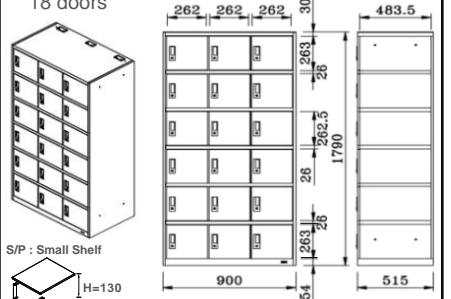

VL Office Locker

DOOR TYPE

8VL11A#ZC24

1 door

8VL12A#ZC24

2 doors

8VL13A#ZC24

3 doors

8VL14A#ZC24

4 doors

8VL16A#ZC24

6 doors

8VL17A#ZC24

Shared

8VL19A#ZC24

9 doors

8VLA2A#ZC24

12 doors

8VLA8A#ZC24

18 doors

S/P : Small Shelf
H=130
9Q0672P#Z924 (18pcs/set)

FUNCTION

● Handle & Key Locked

● Shelf