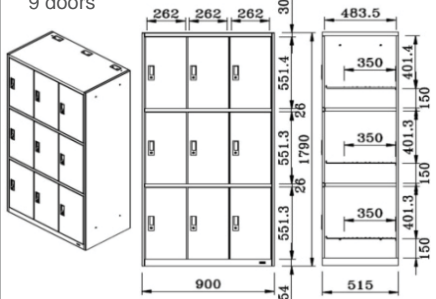

VL Office Locker

DOOR TYPE

8VL11A#ZC24

1 door

8VL12A#ZC24

2 doors

8VL13A#ZC24

3 doors

8VL14A#ZC24

4 doors

8VL16A#ZC24

6 doors

8VL17A#ZC24

Shared

8VL19A#ZC24

9 doors

8VLA2A#ZC24

12 doors

8VLA8A#ZC24

18 doors

S/P : Small Shelf
H=130
9Q0672P#Z924 (18pcs/set)

FUNCTION

● Handle & Key Locked

● Shelf