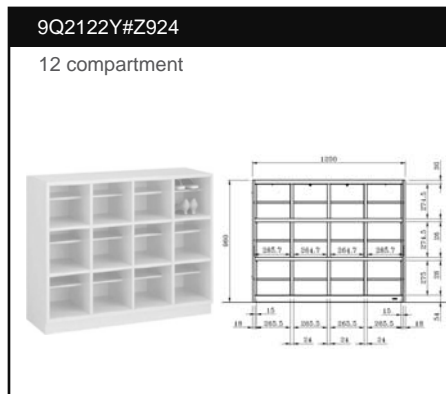

OPEN TYPE

COLOR

DOOR TYPE

ZC24 (White)

Z421 (Gray)

Z113 (Black)

COLOR

OPEN TYPE

Z924 (White)

Z637 (Silver)

Okamura

Siam Okamura International Co., Ltd.

HEAD OFFICE 3199 Maleenont Tower 19th Floor Rama 4 Road,
Klongton, Klongtoey, Bangkok 10110 Thailand
Tel. : 02-661-5474-9, 02-2661-5505-7 Fax : 02-661-5261-2
URL : <https://www.siamokamura.com>
Facebook : Okamura Thailand

CHONBURI BRANCH No.402 4th Floor, Amata Service Center Building,
700/2 Moo 1 Klong tamru, Amphur Muang, Chonburi, 20000
Tel. : 038-457-135 Fax : 038-454-133