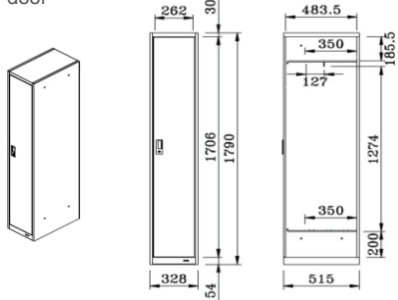

VL Office Locker

DOOR TYPE

8VL11A#ZC24

1 door

8VL12A#ZC24

2 doors

8VL13A#ZC24

3 doors

8VL14A#ZC24

4 doors

8VL16A#ZC24

6 doors

8VL17A#ZC24

Shared

8VL19A#ZC24

9 doors

8VLA2A#ZC24

12 doors

8VLA8A#ZC24

18 doors

S/P : Small Shelf
H=130
9Q0672P#Z924 (18pcs/set)

FUNCTION

● Handle & Key Locked

● Shelf