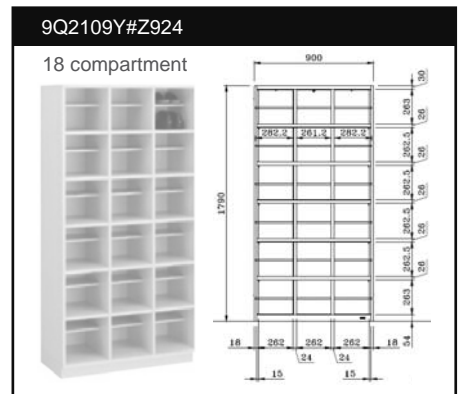

OPEN TYPE

COLOR

DOOR TYPE

ZC24 (White)

Z421 (Gray)

Z113 (Black)

COLOR

OPEN TYPE

Z924 (White)

Z637 (Silver)

Okamura

Siam Okamura International Co., Ltd.

HEAD OFFICE 3199 Maleenont Tower 19th Floor Rama 4 Road,
Klongton, Klongtoey, Bangkok 10110 Thailand
Tel. : 02-661-5474-9, 02-2661-5505-7 Fax : 02-661-5261-2
URL : <https://www.siamokamura.com>
Facebook : Okamura Thailand

CHONBURI BRANCH No.402 4th Floor, Amata Service Center Building,
700/2 Moo 1 Klong tamru, Amphur Muang, Chonburi, 20000
Tel. : 038-457-135 Fax : 038-454-133