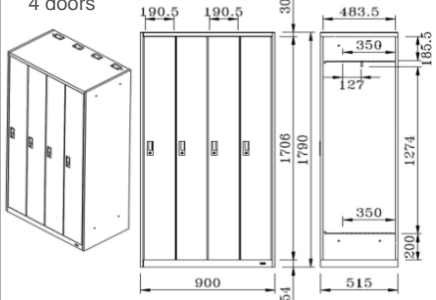

VL Office Locker

DOOR TYPE

8VL11A#ZC24

1 door

8VL12A#ZC24

2 doors

8VL13A#ZC24

3 doors

8VL14A#ZC24

4 doors

8VL16A#ZC24

6 doors

8VL17A#ZC24

Shared

8VL19A#ZC24

9 doors

8VLA2A#ZC24

12 doors

8VLA8A#ZC24

18 doors

S/P : Small Shelf
H=130
9Q0672P#Z924 (18pcs/set)

FUNCTION

● Handle & Key Locked

● Shelf