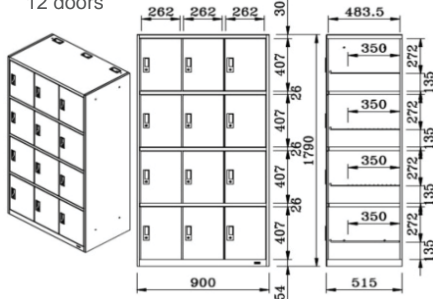

VL Office Locker

DOOR TYPE

8VL11A#ZC24

1 door

8VL12A#ZC24

2 doors

8VL13A#ZC24

3 doors

8VL14A#ZC24

4 doors

8VL16A#ZC24

6 doors

8VL17A#ZC24

Shared

8VL19A#ZC24

9 doors

8VLA2A#ZC24

12 doors

8VLA8A#ZC24

18 doors

S/P : Small Shelf
H=130
9Q0672P#Z924 (18pcs/set)

FUNCTION

● Handle & Key Locked

● Shelf