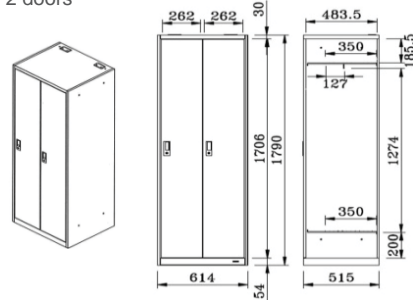

VL Office Locker

DOOR TYPE

8VL11A#ZC24

1 door

8VL12A#ZC24

2 doors

8VL13A#ZC24

3 doors

8VL14A#ZC24

4 doors

8VL16A#ZC24

6 doors

8VL17A#ZC24

Shared

8VL19A#ZC24

9 doors

8VLA2A#ZC24

12 doors

8VLA8A#ZC24

18 doors

S/P : Small Shelf
H=130
9Q0672P#Z924 (18pcs/set)

FUNCTION

● Handle & Key Locked

● Shelf