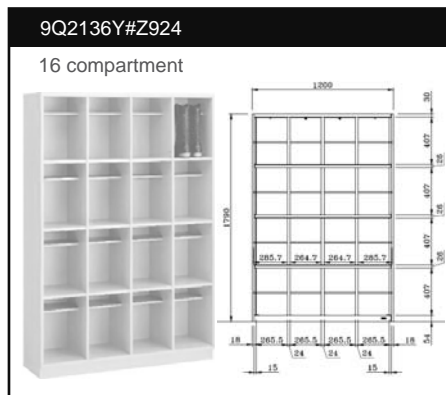

OPEN TYPE

COLOR

DOOR TYPE

ZC24 (White)

Z421 (Gray)

Z113 (Black)

COLOR

OPEN TYPE

Z924 (White)

Z637 (Silver)

Okamura

Siam Okamura International Co., Ltd.

HEAD OFFICE 3199 Maleenont Tower 19th Floor Rama 4 Road,
Klongton, Klongtoey, Bangkok 10110 Thailand
Tel. : 02-661-5474-9, 02-2661-5505-7 Fax : 02-661-5261-2
URL : <https://www.siamokamura.com>
Facebook : Okamura Thailand

CHONBURI BRANCH No.402 4th Floor, Amata Service Center Building,
700/2 Moo 1 Klong tamru, Amphur Muang, Chonburi, 20000
Tel. : 038-457-135 Fax : 038-454-133