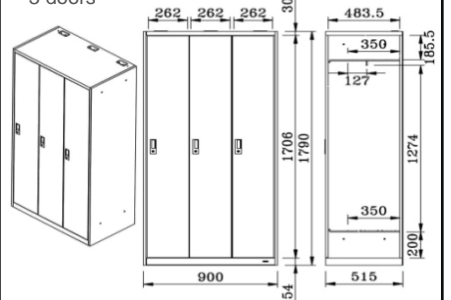

VL Office Locker

DOOR TYPE

8VL11A#ZC24

1 door

8VL12A#ZC24

2 doors

8VL13A#ZC24

3 doors

8VL14A#ZC24

4 doors

8VL16A#ZC24

6 doors

8VL17A#ZC24

Shared

8VL19A#ZC24

9 doors

8VLA2A#ZC24

12 doors

8VLA8A#ZC24

18 doors

S/P : Small Shelf
H=130
9Q0672P#Z924 (18pcs/set)

FUNCTION

● Handle & Key Locked

● Shelf