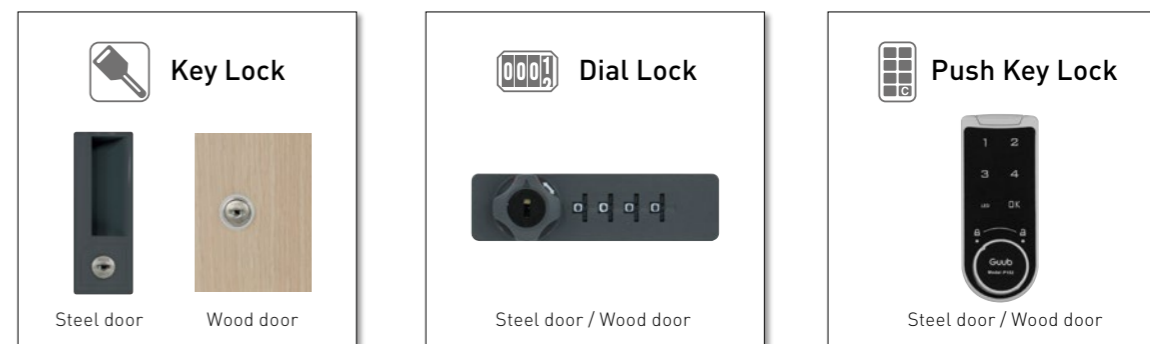

Personal Locker

OKAMURA

Wall Layout

Island Layout

Module

Key type

Function

Material

Line up

Standard type			With mail post			
			Steel body / Steel door		Steel body / Wood door	
			For 2 people	For 4 people	For 2 people	For 4 people
						
Size			900Wx450Dx700H	900Wx450Dx1050H	900Wx450Dx700H	900Wx450Dx1050H
Code	Key	Key type	4ZZA2CA	4ZZB4CA	4ZZC2CA	4ZZD4CA
		Dial type	4ZZA2DA	4ZZB4DA	4ZZC2DA	4ZZD4DA
		Push key type	4ZZA2EA	4ZZB4EA	4ZZC2EA	4ZZD4EA
Inner dimensions (per person)			420Wx395Dx652H	420Wx395Dx489H	420Wx428Dx652H	420Wx428Dx489H
Base			Without Base		Without Base	
Stack			○		○	