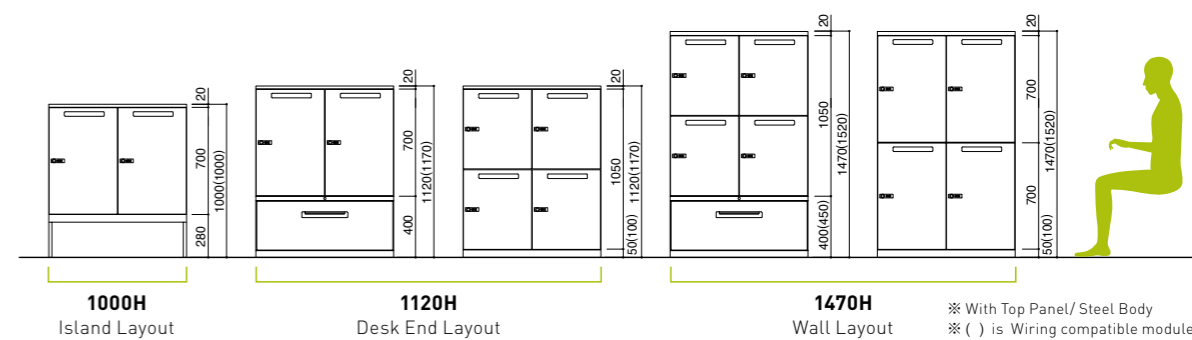

Personal Locker

OKAMURA

Wall Layout

Island Layout

Module

Key type

Function

Material

Line up

Standard type			With mail post			
			Steel body / Steel door		Steel body / Wood door	
			For 2 people	For 4 people	For 2 people	For 4 people
						
Size			900Wx450Dx700H	900Wx450Dx1050H	900Wx450Dx700H	900Wx450Dx1050H
Code	Key	Key type	4ZZA2CA	4ZZB4CA	4ZZC2CA	4ZZD4CA
		Dial type	4ZZA2DA	4ZZB4DA	4ZZC2DA	4ZZD4DA
		Push key type	4ZZA2EA	4ZZB4EA	4ZZC2EA	4ZZD4EA
Inner dimensions (per person)			420Wx395Dx652H	420Wx395Dx489H	420Wx428Dx652H	420Wx428Dx489H
Base			Without Base		Without Base	
Stack			○		○	