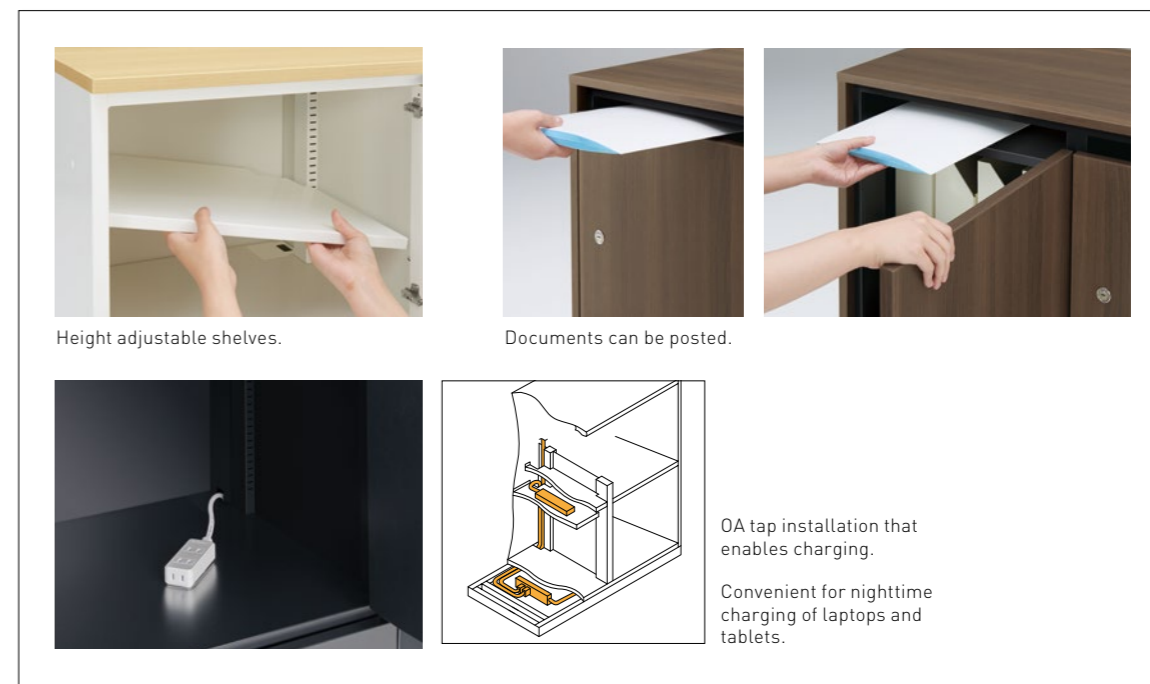

Personal Locker

OKAMURA

Wall Layout

Island Layout

Module

Key type

Function

Material

Line up

Standard type			With mail post			
			Steel body / Steel door		Steel body / Wood door	
			For 2 people	For 4 people	For 2 people	For 4 people
						
Size			900Wx450Dx700H	900Wx450Dx1050H	900Wx450Dx700H	900Wx450Dx1050H
Code	Key	Key type	4ZZA2CA	4ZZB4CA	4ZZC2CA	4ZZD4CA
		Dial type	4ZZA2DA	4ZZB4DA	4ZZC2DA	4ZZD4DA
		Push key type	4ZZA2EA	4ZZB4EA	4ZZC2EA	4ZZD4EA
Inner dimensions (per person)			420Wx395Dx652H	420Wx395Dx489H	420Wx428Dx652H	420Wx428Dx489H
Base			Without Base		Without Base	
Stack			○		○	