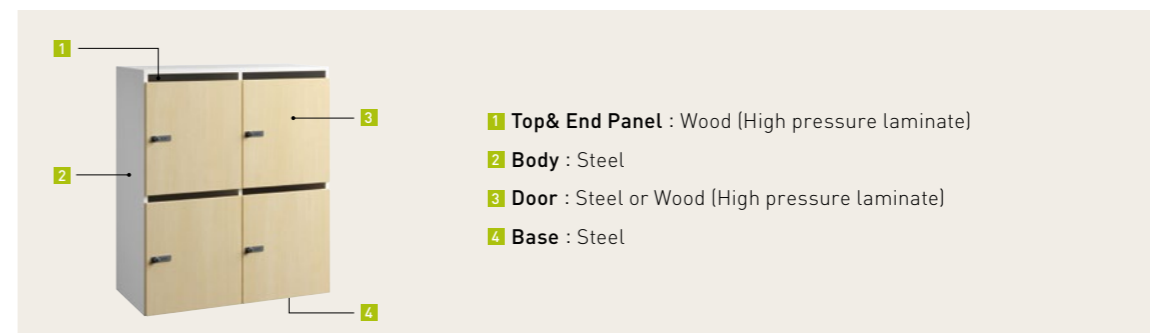

Personal Locker

OKAMURA

Wall Layout

Island Layout

Module

Key type

Function

Material

Line up

Standard type			With mail post			
			Steel body / Steel door		Steel body / Wood door	
			For 2 people	For 4 people	For 2 people	For 4 people
						
Size			900Wx450Dx700H	900Wx450Dx1050H	900Wx450Dx700H	900Wx450Dx1050H
Code	Key	Key type	4ZZA2CA	4ZZB4CA	4ZZC2CA	4ZZD4CA
		Dial type	4ZZA2DA	4ZZB4DA	4ZZC2DA	4ZZD4DA
		Push key type	4ZZA2EA	4ZZB4EA	4ZZC2EA	4ZZD4EA
Inner dimensions (per person)			420Wx395Dx652H	420Wx395Dx489H	420Wx428Dx652H	420Wx428Dx489H
Base			Without Base		Without Base	
Stack			○		○	